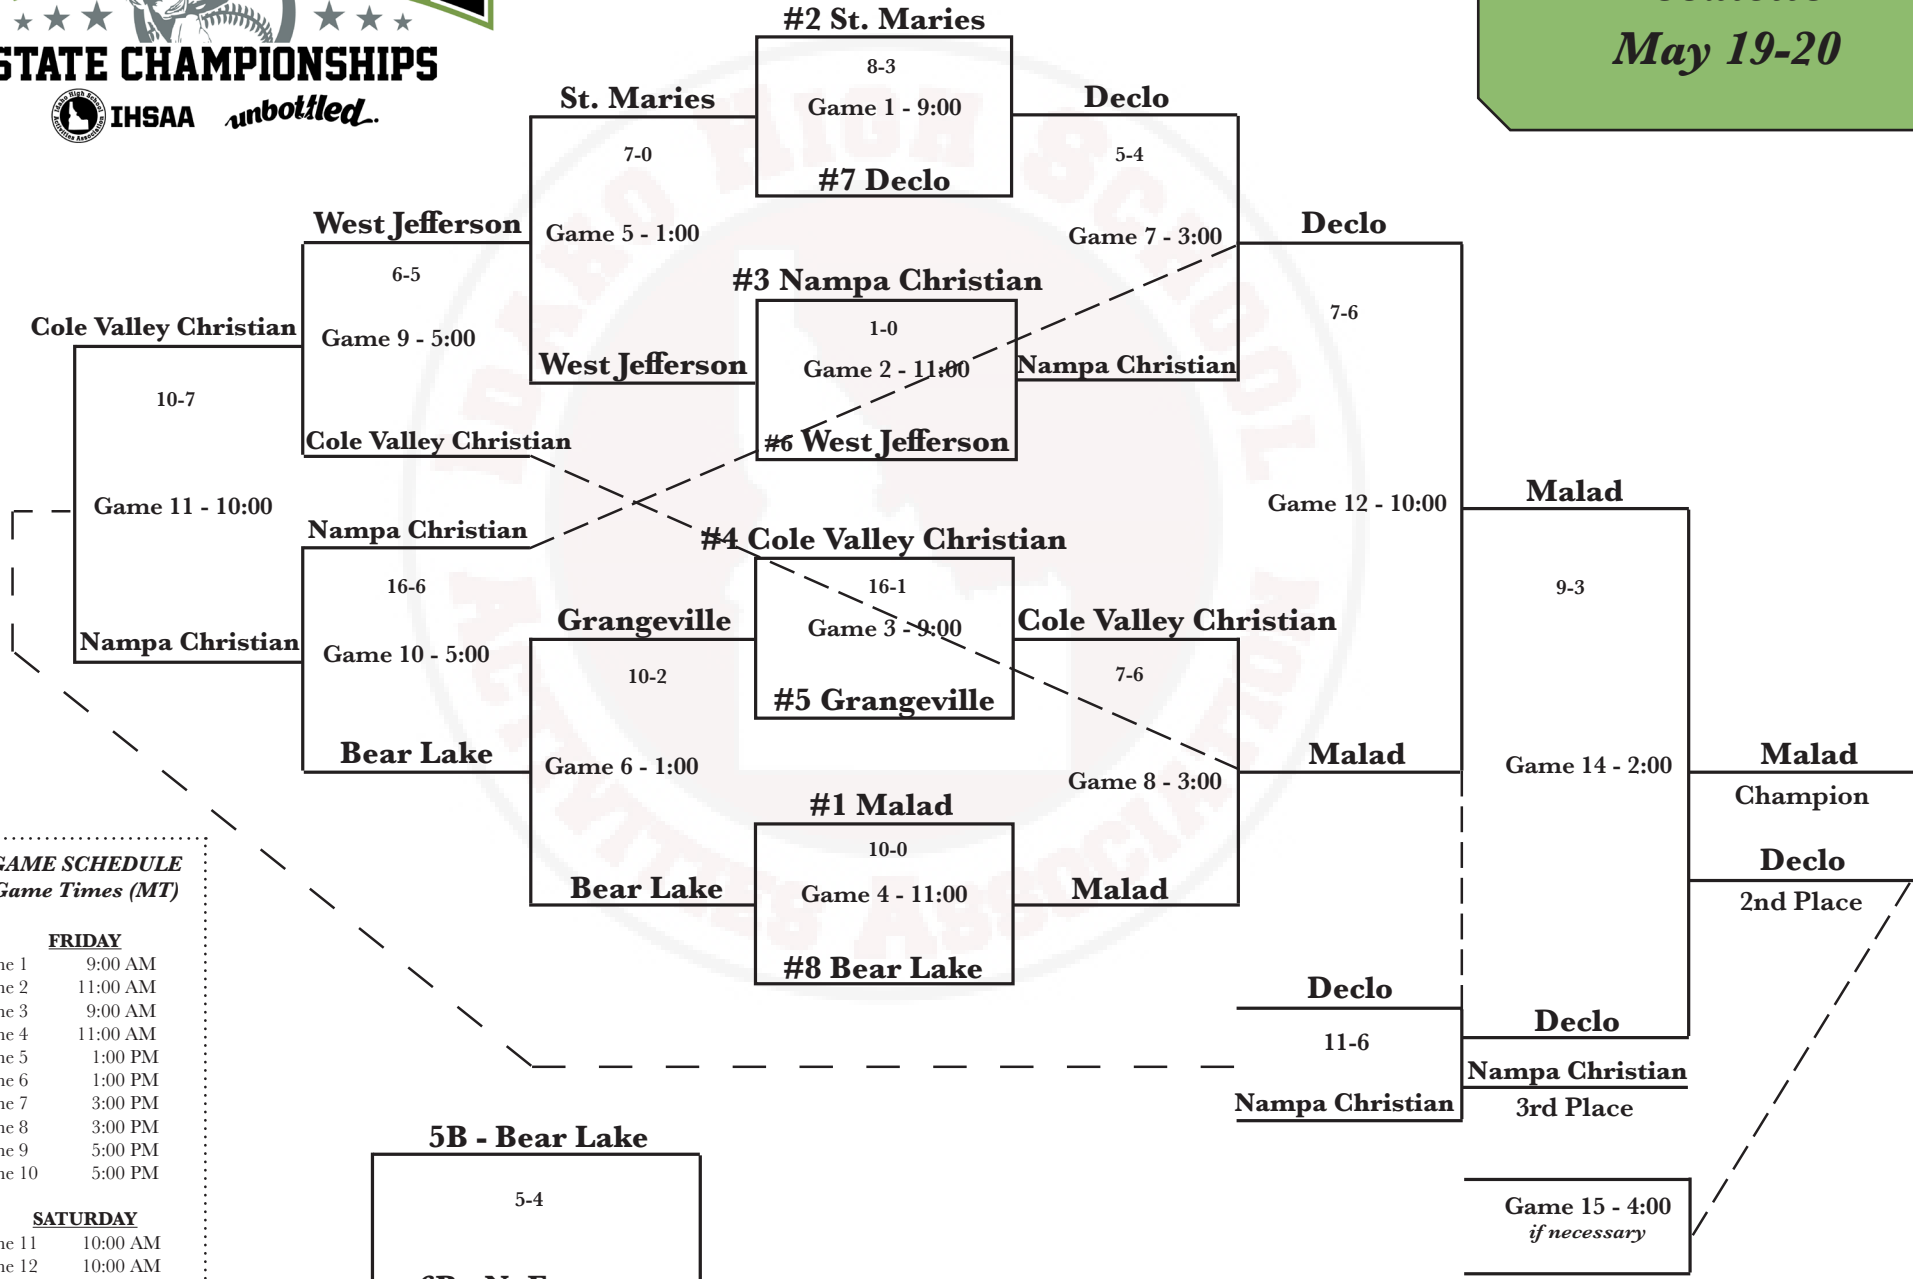

2A
Capell Park
Pocatello
May 19-20

GAME SCHEDULE
Game Times (MT)

FRIDAY	
Game 1	9:00 AM
Game 2	11:00 AM
Game 3	9:00 AM
Game 4	11:00 AM
Game 5	1:00 PM
Game 6	1:00 PM
Game 7	3:00 PM
Game 8	3:00 PM
Game 9	5:00 PM
Game 10	5:00 PM

SATURDAY	
Game 11	10:00 AM
Game 12	10:00 AM
Game 13	12:00 PM
Game 14	2:00 PM
Game 15*	4:00 PM

5B - Bear Lake
 5-4
6B - N. Fremont
State Play-In Game

Malad
 9-3
Malad
 Champion
Declo
 2nd Place
Declo
 11-6
Nampa Christian
 3rd Place
 Game 15 - 4:00
if necessary